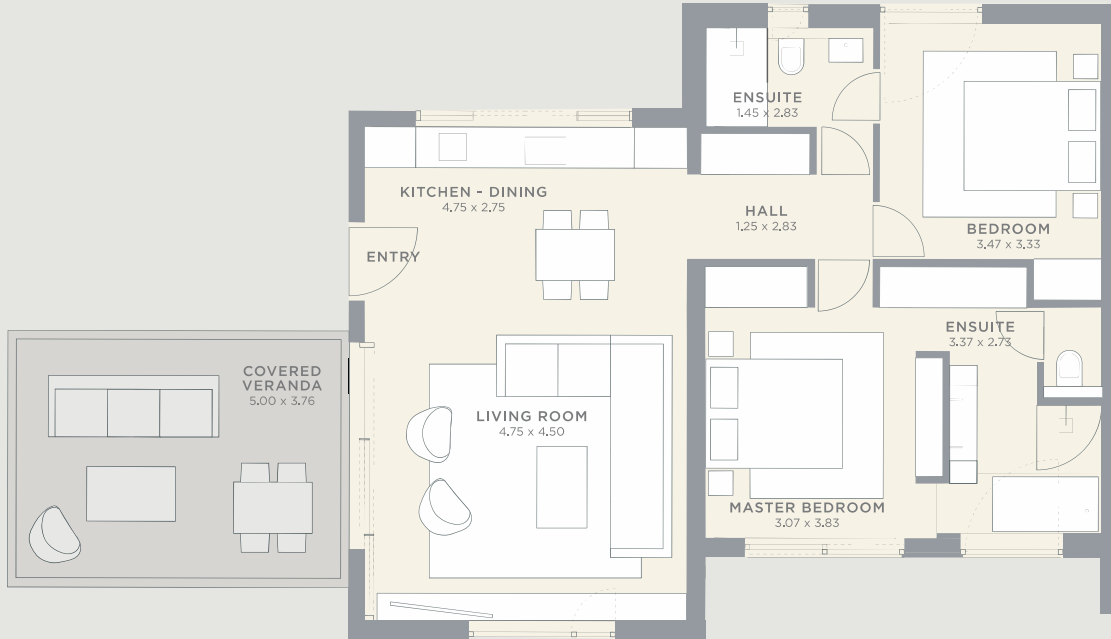

MINTHIS

EZOUSA SUITES

The Ezousa Suites are situated in a prime location at the heart of the resort with stunning views over the wine producing region of Ezousa, the Troodos mountain range and the new golf 10th hole. Nestled into the hillside these two bedroom Suites with communal pool combine contemporary design with modern excellence. The private neighbourhood is perfectly positioned at the heart of Resort life, next to the Wellness Spa and within walking distance to amenities including the clubhouse, golf course, driving range and our village square called The Plateia.

Summary

- Total: 50 units
- 40 suites & 10 duplexes
- All 2 bedrooms and 2 bathrooms

Private secluded neighbourhood

Orientated to the East with views of new golf extension & Troodos mountains

Communal swimming pool & children pool

SITE PLAN &
FLOORPLANS

Site elevation

OLYMPUS

GROUND FLOOR SPLIT LEVEL

Mood images

OLYMPIA GROUND FLOOR

Mood images

OLEA FIRST FLOOR

Mood images

OLEANDER DUPLEX

Lower level

Upper level

Mood images

Typical Master bedroom and ensuite

MINTHISRESORT.COM