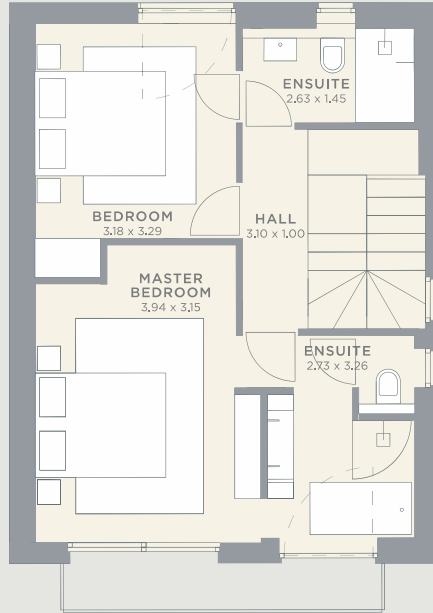

MINTHIS

EZOUSA SUITES

The Ezousa Suites are situated in a prime location at the heart of the resort with stunning views over the wine producing region of Ezousa, the Troodos mountain range and the new golf 10th hole. Nestled into the hillside these two bedroom Suites with communal pool combine contemporary design with modern excellence. The private neighbourhood is perfectly positioned at the heart of Resort life, next to the Wellness Spa and within walking distance to amenities including the clubhouse, golf course, driving range and our village square called The Plateia.

Summary

- Total: 50 units
- 40 suites & 10 duplexes
- All 2 bedrooms and 2 bathrooms

Private secluded neighbourhood

Orientated to the East with views of new golf extension & Troodos mountains

Communal swimming pool & children pool

SITE PLAN &
FLOORPLANS

Site elevation

OLYMPUS

GROUND FLOOR SPLIT LEVEL

Mood images

OLYMPIA GROUND FLOOR

Mood images

OLEA FIRST FLOOR

Mood images

OLEANDER DUPLEX

Lower level

Upper level

Mood images

Typical Master bedroom and ensuite

MINTHISRESORT.COM