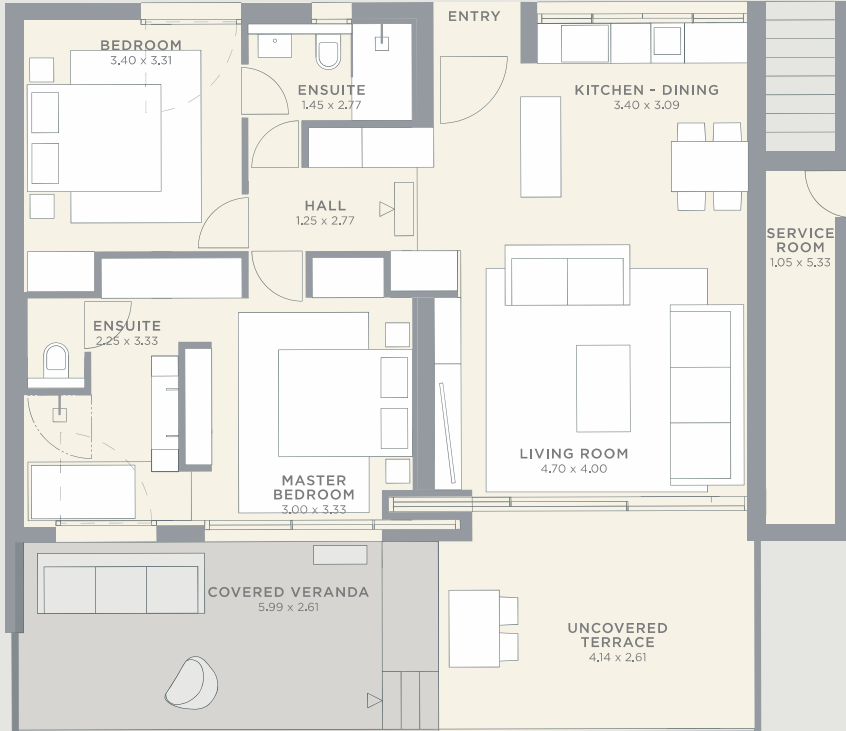

MINTHIS

EZOUSA SUITES

The Ezousa Suites are situated in a prime location at the heart of the resort with stunning views over the wine producing region of Ezousa, the Troodos mountain range and the new golf 10th hole. Nestled into the hillside these two bedroom Suites with communal pool combine contemporary design with modern excellence. The private neighbourhood is perfectly positioned at the heart of Resort life, next to the Wellness Spa and within walking distance to amenities including the clubhouse, golf course, driving range and our village square called The Plateia.

Summary

- Total: 50 units
- 40 suites & 10 duplexes
- All 2 bedrooms and 2 bathrooms

Private secluded neighbourhood

Orientated to the East with views of new golf extension & Troodos mountains

Communal swimming pool & children pool

SITE PLAN &
FLOORPLANS

Site elevation

OLYMPUS

GROUND FLOOR SPLIT LEVEL

Mood images

OLYMPIA GROUND FLOOR

Mood images

OLEA FIRST FLOOR

Mood images

OLEANDER DUPLEX

Lower level

Upper level

Mood images

Typical Master bedroom and ensuite

MINTHISRESORT.COM