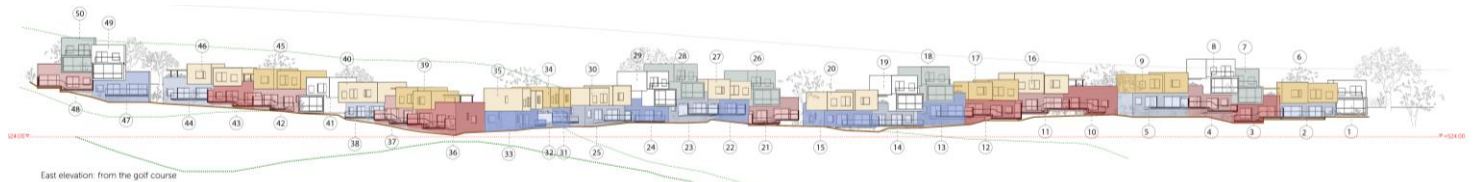

MINTHIS

EZOUSA SUITES

The Ezousa Suites are situated in a prime location at the heart of the resort with stunning views over the wine producing region of Ezousa, the Troodos mountain range and the new golf 10th hole. Nestled into the hillside these two bedroom Suites with communal pool combine contemporary design with modern excellence. The private neighbourhood is perfectly positioned at the heart of Resort life, next to the Wellness Spa and within walking distance to amenities including the clubhouse, golf course, driving range and our village square called The Plateia.

Summary

- Total: 50 units
- 40 suites & 10 duplexes
- All 2 bedrooms and 2 bathrooms

Private secluded neighbourhood

Orientated to the East with views of new golf extension & Troodos mountains

Communal swimming pool & children pool

SITE PLAN &
FLOORPLANS

Site elevation

OLYMPUS

GROUND FLOOR SPLIT LEVEL

Mood images

OLYMPIA GROUND FLOOR

Mood images

OLEA FIRST FLOOR