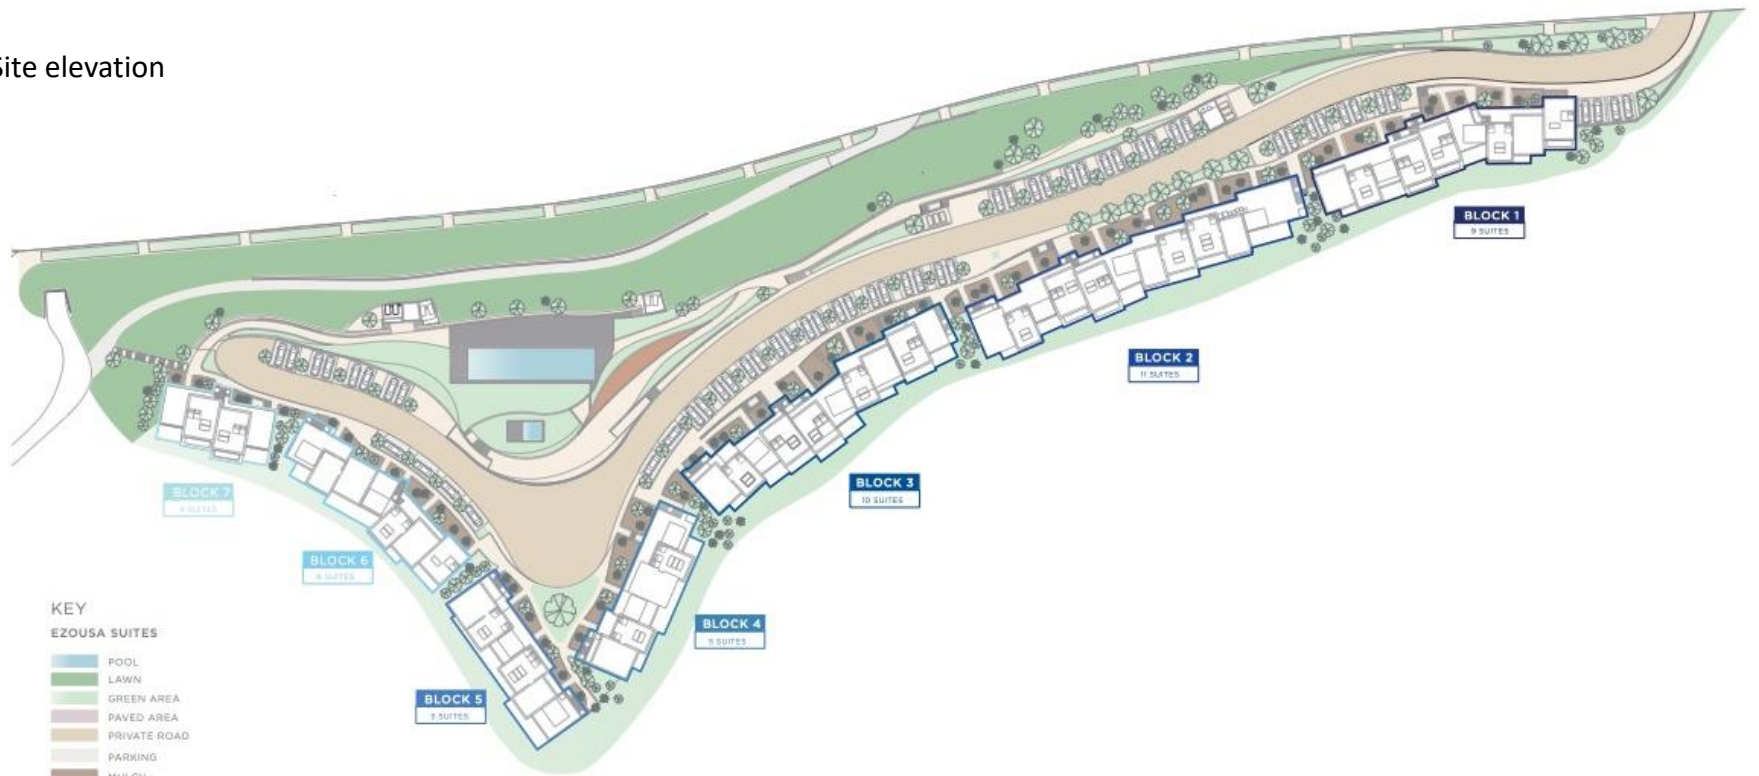

MINTHIS

EZOUSA SUITES

The Ezousa Suites are situated in a prime location at the heart of the resort with stunning views over the wine producing region of Ezousa, the Troodos mountain range and the new golf 10th hole. Nestled into the hillside these two bedroom Suites with communal pool combine contemporary design with modern excellence. The private neighbourhood is perfectly positioned at the heart of Resort life, next to the Wellness Spa and within walking distance to amenities including the clubhouse, golf course, driving range and our village square called The Plateia.

Summary

- Total: 50 units
- 40 suites & 10 duplexes
- All 2 bedrooms and 2 bathrooms

Private secluded neighbourhood

Orientated to the East with views of new golf extension & Troodos mountains

Communal swimming pool & children pool

SITE PLAN &
FLOORPLANS

Site elevation

OLYMPUS

GROUND FLOOR SPLIT LEVEL

Mood images

OLYMPIA GROUND FLOOR

Mood images

OLEA FIRST FLOOR