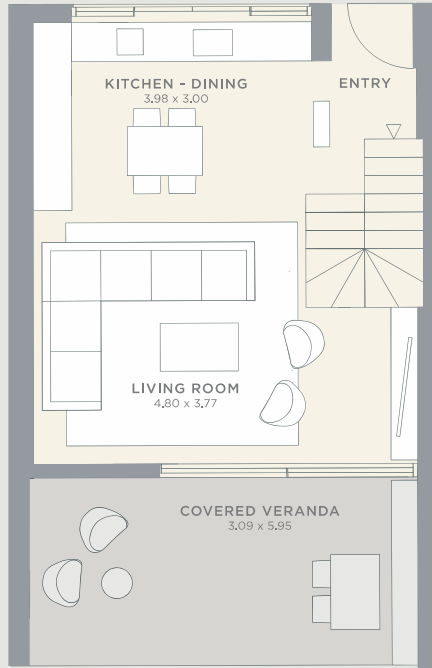

MINTHIS

EZOUSA SUITES

The Ezousa Suites are situated in a prime location at the heart of the resort with stunning views over the wine producing region of Ezousa, the Troodos mountain range and the new golf 10th hole. Nestled into the hillside these two bedroom Suites with communal pool combine contemporary design with modern excellence. The private neighbourhood is perfectly positioned at the heart of Resort life, next to the Wellness Spa and within walking distance to amenities including the clubhouse, golf course, driving range and our village square called The Plateia.

SITE PLAN &
FLOORPLANS

Site elevation

OLYMPUS

GROUND FLOOR SPLIT LEVEL

Mood images

OLYMPIA GROUND FLOOR

Mood images

OLEA FIRST FLOOR

Mood images

OLEANDER DUPLEX

Lower level

Upper level

Mood images

Typical Master bedroom and ensuite

MINTHISRESORT.COM