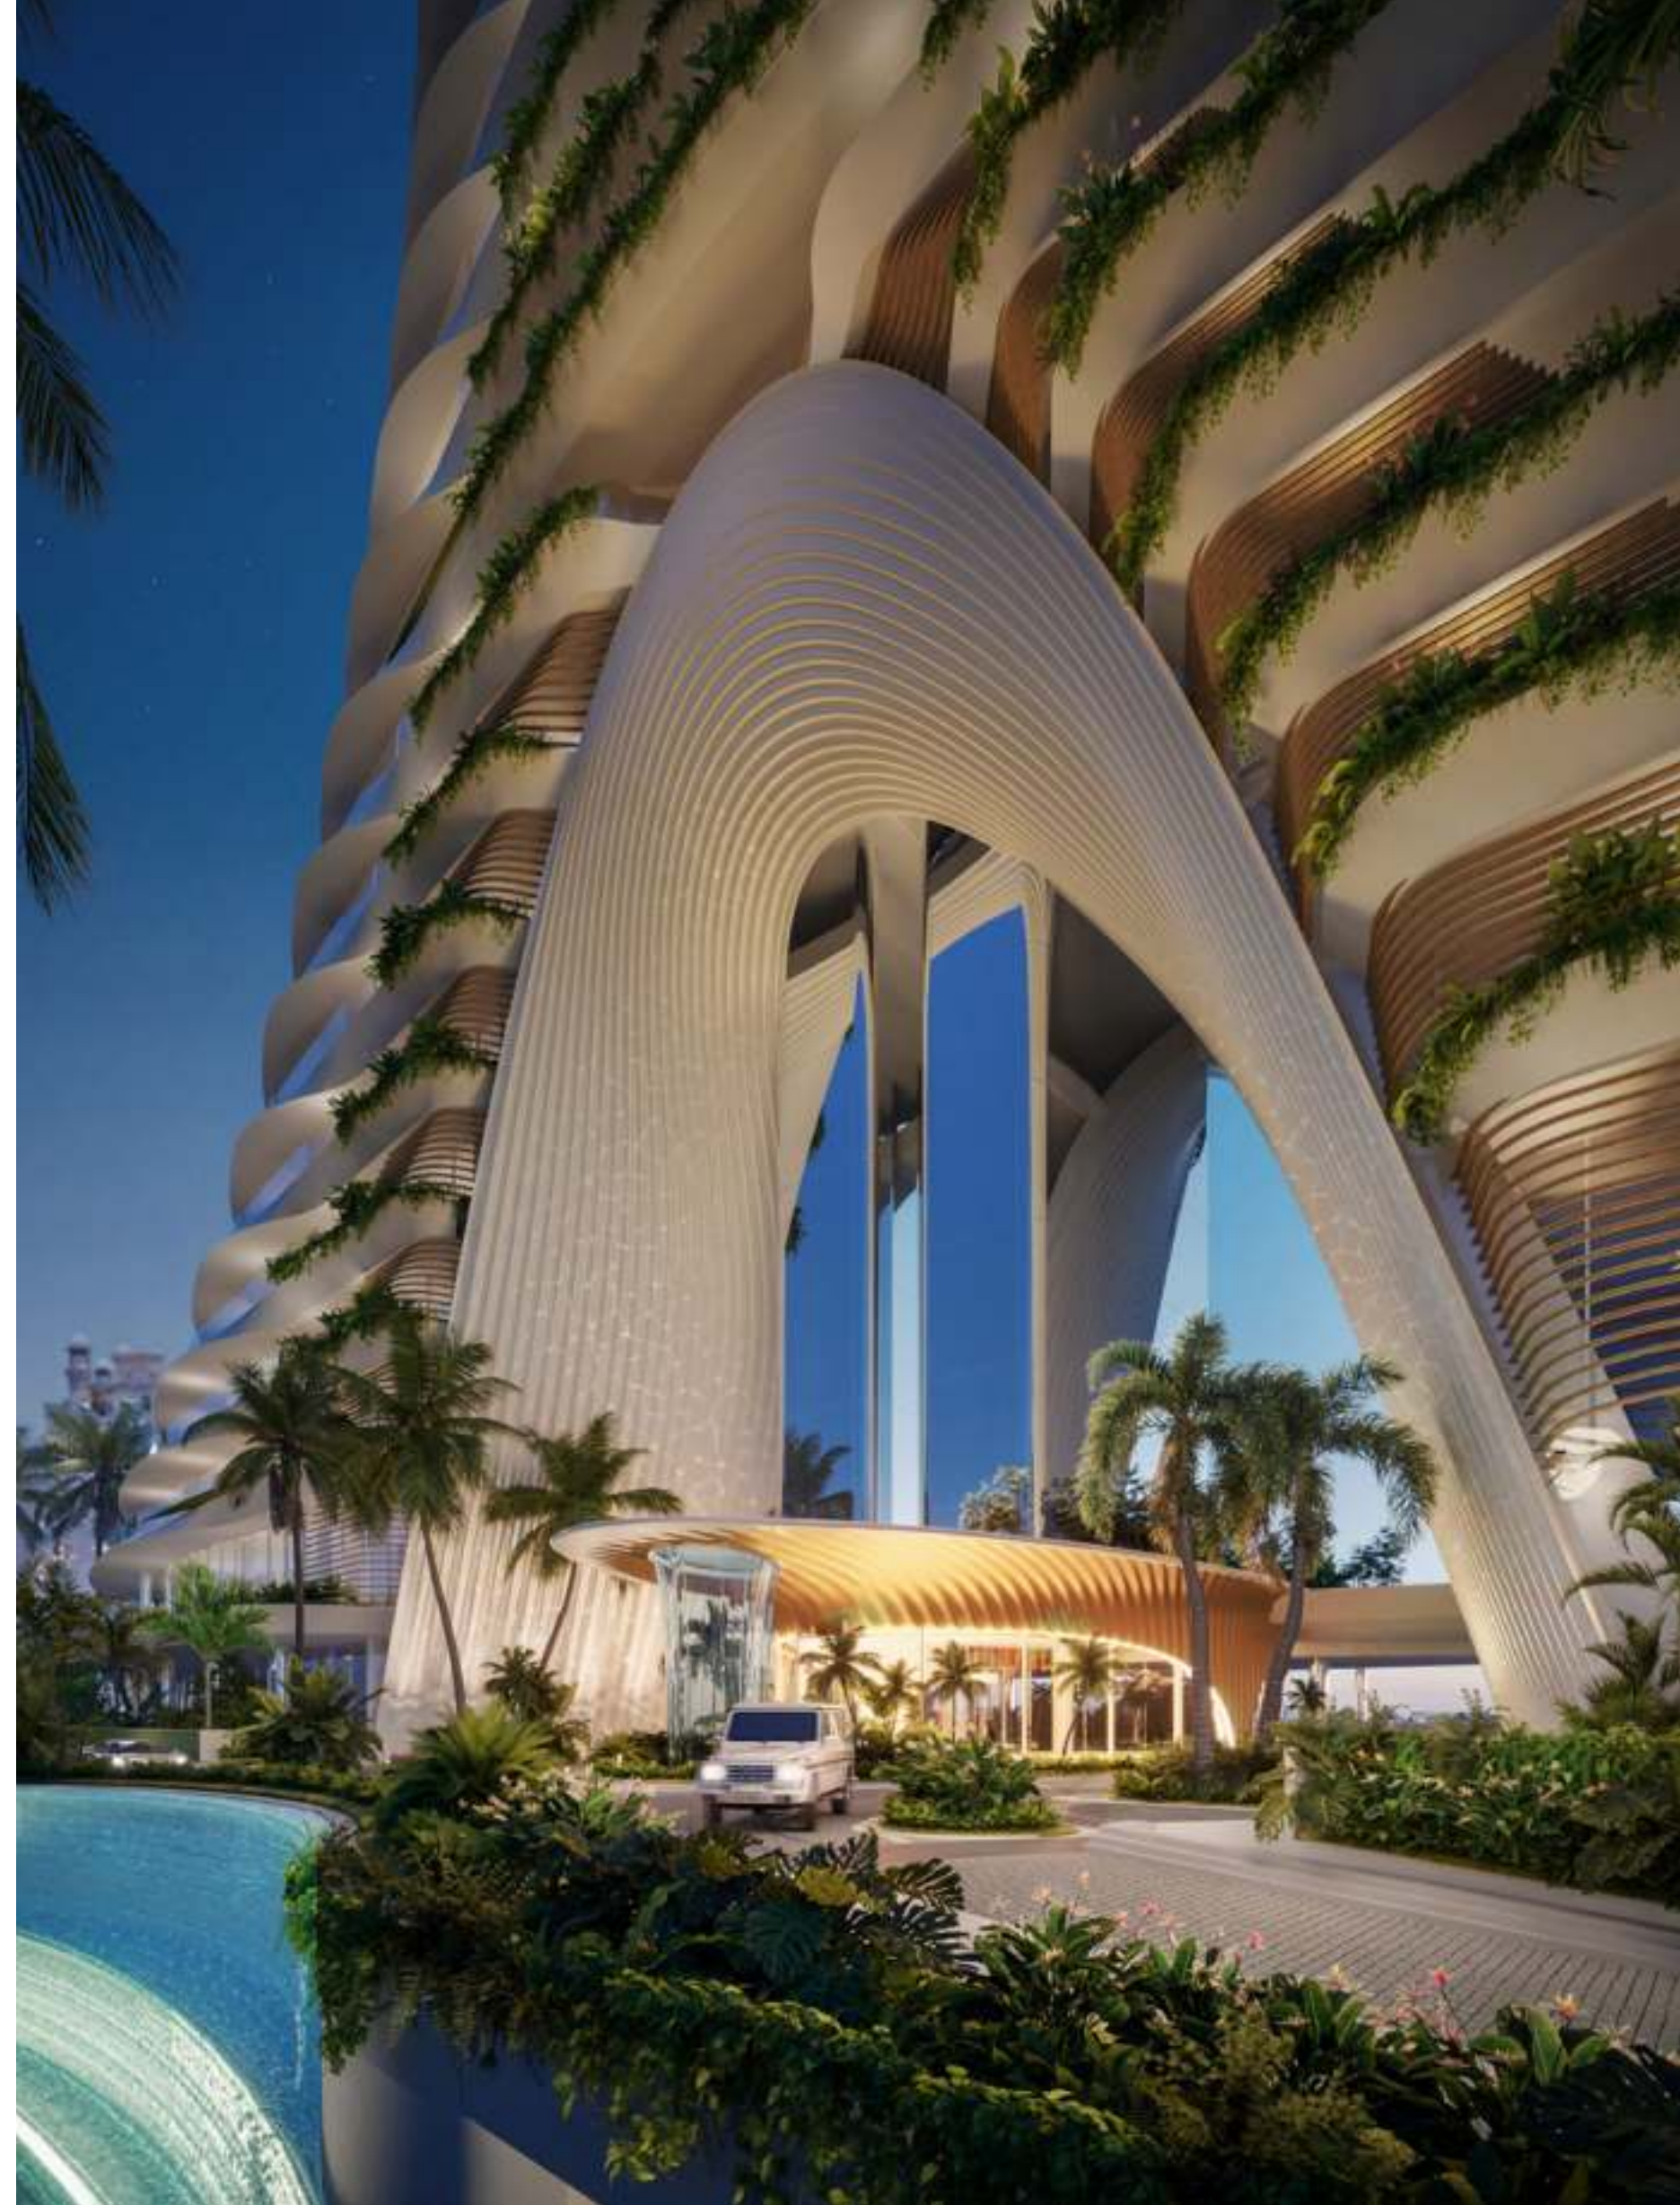

THE MASTERPIECE WITH THE GRANDEST *of* ENTRANCES

A grand entrance that opens up a gateway to an exclusive community and a dawn of new cosmopolitan mode of living.